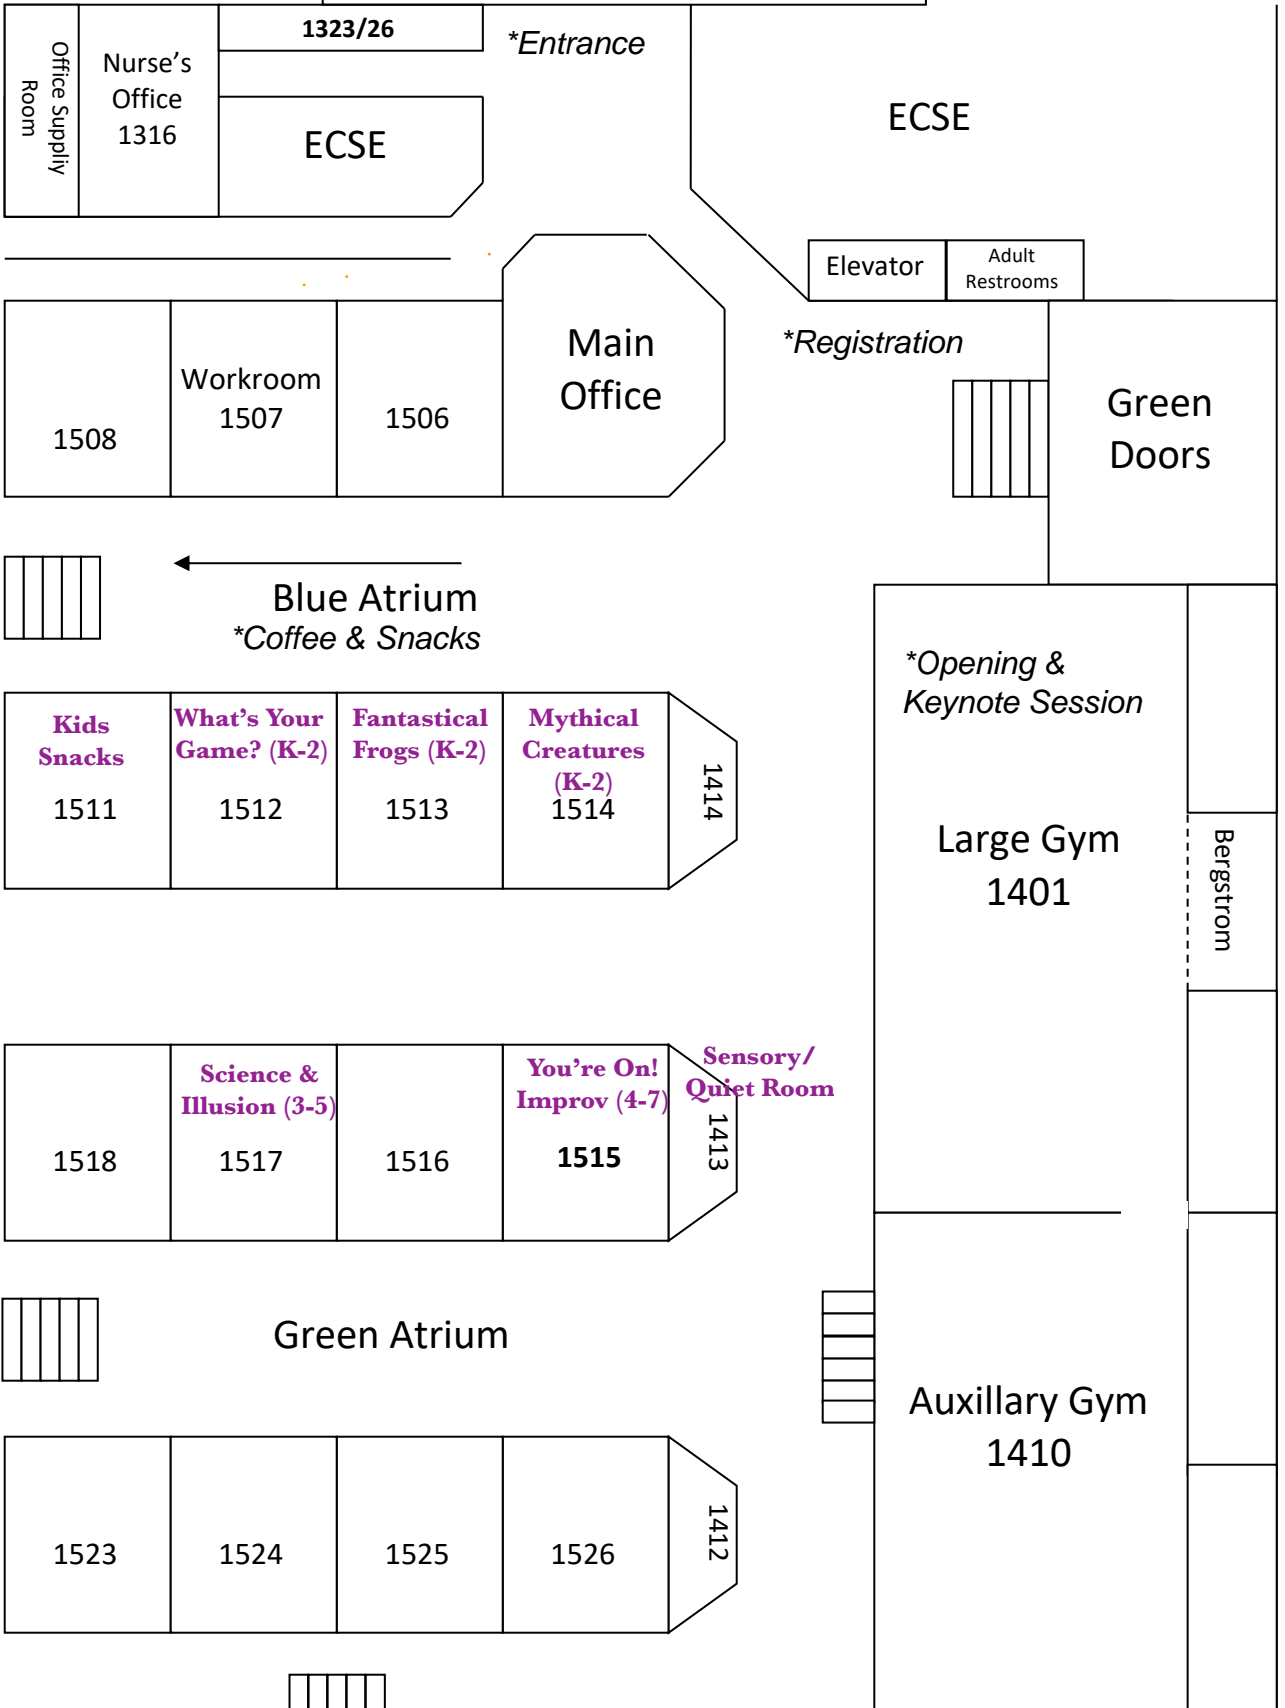

Capitol Hill Magnet School  
 First Floor  
 Concordia Side (North)

Lounge

\*Lunch

Red Cafeteria

Restrooms

Exhibit Hall

Yellow Cafeteria

Mackubin Side (East)